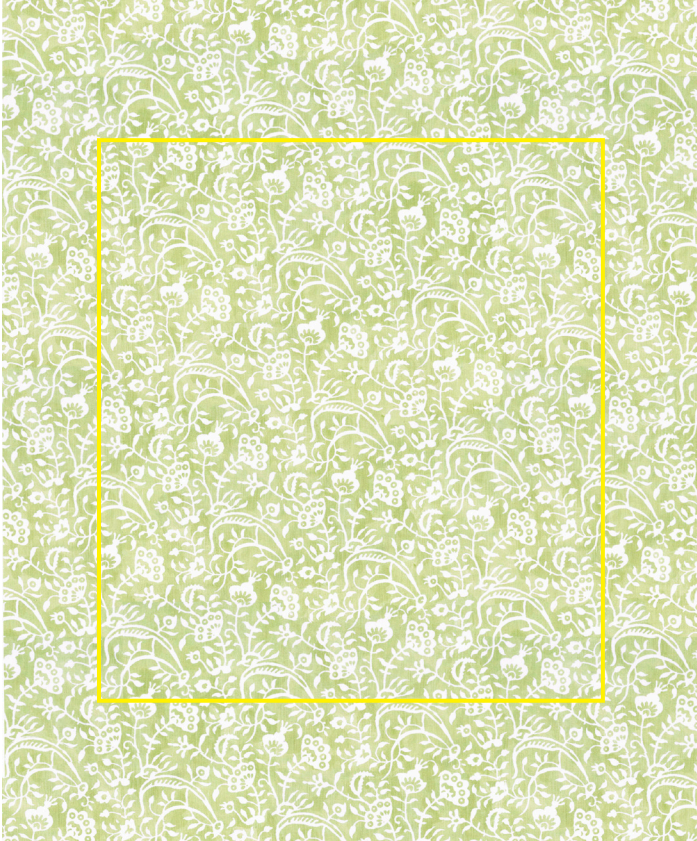

n a m a y s a m a y

Mor (Negative) Pale Green | MOR-22-Neg-T

Design Mor (Negative)

Colour Pale Green

Code MOR-22-Neg-T

Composition Cotton-Linen

Width 137.5cm / 54in

Repeat 45.5cm (h) 49cm (v)
18in (h) 19.5in (v)

Weight 203g/sqm

Notes
.....
.....
.....

Mor (Negative) Pale Green | MOR-22-Neg-T

www.namaysamay.com